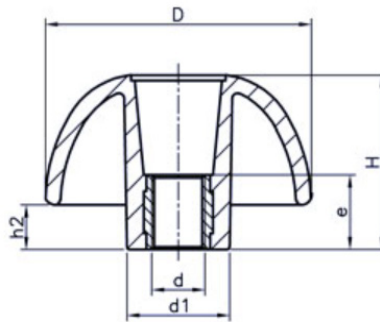

## Knob MTC Thermoplastic - Female Open

Black or Orange Reinforced Thermoplastic • Threaded Female Brass Insert Open

Part Number	D	H	d1	d	e	h2	Colour
11-KPMB25B6O	25	17	12	M6	11.5	5	Black
11-KPMB32B6O	32	20	14	M6	11.5	6	Orange
11-KPMO32B6O	32	20	14	M6	1.5	6	Black
11-KPMB40B6O	40	25	17	M6	11.5	7	Black
11-KPMB40B8O	40	25	17	M8	13.8	7	Black
11-KPMB40B10O	40	25	17	M10	13.8	7	Black
11-KPMB50B8O	50	32	19	M8	13.8	8	Black
11-KPMB50B10O	50	32	19	M10	13.8	8	Black
11-KPMB63B10O	63	40	23	M10	13.8	11	Black
11-KPMB63B12O	63	40	23	M12	13.8	11	Black

## Knob MTC Thermoplastic - Female

Black Thermoplastic • Threaded Stainless Steel Inserts

Part Number	D	h	d1	d	e	h2
11-KPMB32SS6	32	20	14	M6	10	6
11-KPMB40SS8	40	25	17	M8	14	7
11-KPMB50SS10	50	32	19	M10	17	8