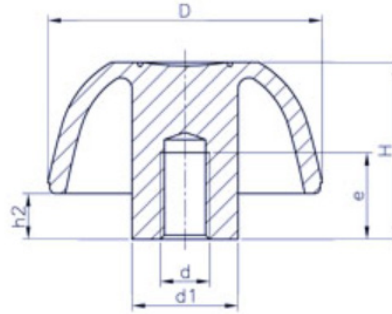

Knob MTC Thermoplastic - Female

Black Reinforced Thermoplastic • Moulded Thread

Part Number	D	H	d1	d	e	h2
11-KPMB25M5	25	17	12	M5	12	6
11-KPMB32M6	32	20	14	M6	15	6
11-KPMB40M8	40	25	17	M8	20	7
11-KPMB50M10	50	32	19	M10	24	8

Knob MTC Thermoplastic - Female

Black or Orange Reinforced Thermoplastic • Threaded Female Brass Insert

Part Number	D	H	d1	d	e	h2	Colour
11-KPMB25B4	25	17	12	M4	8.5	6	Black
11-KPMO25B4	25	17	12	M4	8.5	6	Orange
11-KPMB25B5	25	17	12	M5	9	6	Black
11-KPMO25B5	25	17	12	M5	9	6	Orange
11-KPMB25B6	25	17	12	M6	10	6	Black
11-KPMB32B5	32	20	14	M5	9	6	Black
11-KPMB32B6	32	20	14	M6	10	6	Black
11-KPMO32B6	32	20	14	M6	10	6	Orange
11-KPMB40B6	40	25	17	M6	10	7	Black
11-KPMB40B8	40	25	17	M8	14	7	Black
11-KPMO40B8	40	25	17	M8	14	7	Orange
11-KPMB40B10	40	25	17	M10	17	7	Black
11-KPMB50B8	50	31	19	M8	14	9.8	Black
11-KPMB50B10	50	31	19	M10	19	8	Black
11-KPMO50B10	50	31	19	M10	19	8	Orange
11-KPMB63B10	63	39	23	M10	17	11	Black
11-KPMB63B12	63	39	23	M12	19	11	Black
11-KPMB63B16	63	39	23	M16	27	11	Black