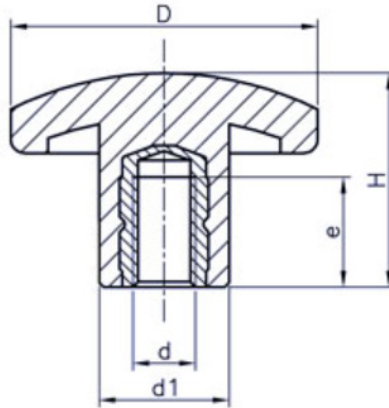

## Knob Starplast Thermoplastic - Female

Black or Orange Thermoplastic • Threaded Female Brass Insert

Part Number	D	H	d	d1	e
11-KPSPB33B6	33	22	M6	14	10
11-KPSPB33B8	33	22	M8	14	14

Stocked in black, orange available to order.

## Knob Starplast Thermoplastic - Male

Black or Orange Thermoplastic • Treated Threaded Steel Stud

Part Number	D	H	d	e	d1
11-KPSPB33S6-15	33	22	M6	15	14
11-KPSPB33S6-20	33	22	M6	20	14
11-KPSPB33S6-30	33	22	M6	30	14
11-KPSPB33S6-40	33	22	M6	40	14
11-KPSPB33S8-20	33	22	M8	20	14
11-KPSPB33S8-27	33	22	M8	27	14
11-KPSPB33S8-47	33	22	M8	47	14