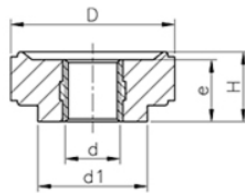

Phenolic Knurled Knob - Female

Black Duroplast • Steel insert

Part Number	D	H	d	e	d1	d2	Insert
11-KPLB24S5	24	13	5.25	8	14	10	Treated Steel
11-KPLB30S5	30	15	5.25	12	20	12	Treated Steel

Phenolic Knurled Knob - Female - Open

Black Duroplast • Brass Open Insert

Part Number	D	H	d	e	d1	Thread
11-KPLB24B6O	24	13	M6	11.5	14	Brass
11-KPLB30B8O	30	15	M8	13.8	20	Brass
11-KPLB30B10O	30	15	M10	13.8	20	Brass

Phenolic Knurled Knob - Female - Open

Black Duroplast • Treated steel insert open

Part Number	D	H	d	e	d1	d2	Insert
11-KPLB24S5	24	13	5.25	11.5	14	10	Treated Steel
11-KPLB30S5	30	15	5.25	13.8	20	12	Treated Steel