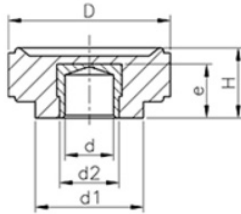

Phenolic Knurled Knob - Female

Black Duroplast • Steel insert

Part Number	D	H	d	e	d1	d2	Insert
11-KPLB24S5	24	13	5.25	8	14	10	Treated Steel
11-KPLB30S5	30	15	5.25	12	20	12	Treated Steel

Phenolic Knurled Knob - Female - Open

Black Duroplast • Brass Open Insert

Part Number	D	H	d	e	d1	Thread
11-KPLB24B6O	24	13	M6	11.5	14	Brass
11-KPLB30B8O	30	15	M8	13.8	20	Brass
11-KPLB30B10O	30	15	M10	13.8	20	Brass

Phenolic Knurled Knob - Female - Open

Black Duroplast • Treated steel insert open

Part Number	D	H	d	e	d1	d2	Insert
11-KPLB24S5	24	13	5.25	11.5	14	10	Treated Steel
11-KPLB30S5	30	15	5.25	13.8	20	12	Treated Steel