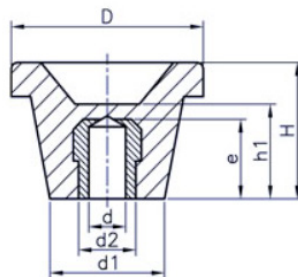

Knob CL Phenolic - Female

Black Duroplast • Treated Steel Insert

Part Number	D	H	d	e	d2	h1	d1
11-KPCLB37S5	37	30	5.25	17	14	21	22
11-KPCLB44S5	44	34	5.25	17	14	24	26
11-KPCLB52S5	52	36	5.25	22	18	25	31
11-KPCLB60S5	60	41	5.25	21	18	27	36
11-KPCLB70S5	70	44	5.25	22	18	29	38
11-KPCLB80S5	80	45	5.25	22	18	30	37
11-KPCLB90S5	90	46	5.25	22	18	31	40

**Knob CL Phenolic - Male**

Black Duroplast • Treated Steel Stud

Part Number	D	H	d	e	d1	h1
11-KPCLB37S8-27	37	30	M8	27	22	21
11-KPCLB44S10-33	44	34	M10	33	26	24
11-KPCLB52S10-33	52	36	M10	33	31	25
11-KPCLB60S12-40	60	41	M12	40	36	27
11-KPCLB70S12-45	70	44	M12	45	38	29
11-KPCLB80S16-55	80	45	M16	55	37	30
11-KPCLB90S20-63	90	46	M20	63	40	31