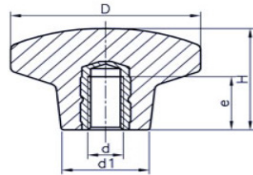

Imperial Range - 1121 Series Knobs - Star

Black Duroplast

Part Number	D	H	d	d1	e	Thread
11-KPD5B32B1/4F- relates to picture A •	32	20	1/4-20	14	10	Brass
11-KPD5B40B1/4M- relates to picture B •	40	26	1/4-20	18	32	Brass
11-KPD5B32SS1/4F-relates to picture A *	32	20	1/4-20	14	10	Stainless Steel
11-KPD5B40SS5/16F-relates to picture A *	40	26	5/16-18	18	14	Stainless Steel
11-KPD5B50SS3/8F - relates to picture A *	50	32	3/8-16	22	17	Stainless Steel

Picture A

Picture B

Imperial Range - 1126 Series Knobs - Star

Black Duroplast

Part Number	D	H	d	d1	e
11-KPD6B32U14	32	20	1/4-20	13	32

Imperial Range - 1138 MTC T with Threaded Stud

Treated Threaded Steel Stud

Part Number	D	H	d1	d	e	h2
11-KPMB32S14-13	32	20	13	1/4-20	12.7	5

Imperial Range - 1195 Series - Phenolic Knob

Black Duroplast • Brass threaded through hole insert

Part Number	D	H	d	d1	e
11-KPLB24S-1/4O	0.94	0.51	1/4-20	0.55	0.45