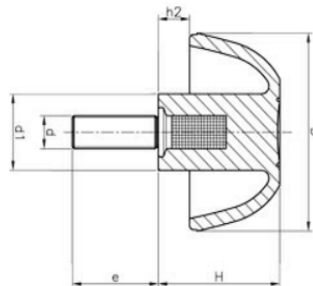

Imperial Range - 1121 Series Knobs - Star

Black Duroplast

Part Number	D	H	d	d1	e	Thread
11-KPD5B32B1/4F- relates to picture A •	32	20	1/4-20	14	10	Brass
11-KPD5B40B1/4M- relates to picture B •	40	26	1/4-20	18	32	Brass
11-KPD5B32SS1/4F-relates to picture A *	32	20	1/4-20	14	10	Stainless Steel
11-KPD5B40SS5/16F-relates to picture A *	40	26	5/16-18	18	14	Stainless Steel
11-KPD5B50SS3/8F - relates to picture A *	50	32	3/8-16	22	17	Stainless Steel

Picture A

Picture B

Imperial Range - 1126 Series Knobs - Star

Black Duroplast

Part Number	D	H	d	d1	e
11-KPD6B32U14	32	20	1/4-20	13	32

Imperial Range - 1138 MTC T with Threaded Stud

Treated Threaded Steel Stud

Part Number	D	H	d1	d	e	h2
11-KPMB32S14-13	32	20	13	1/4-20	12.7	5

Imperial Range - 1195 Series - Phenolic Knob

Black Duroplast • Brass threaded through hole insert

Part Number	D	H	d	d1	e
11-KPLB24S-1/4O	0.94	0.51	1/4-20	0.55	0.45