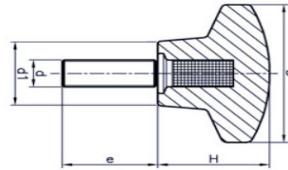

Imperial Range - 1121 Series Knobs - Star

Black Duroplast

Part Number	D	H	d	d1	e	Thread
11-KPD5B32B1/4F- relates to picture A •	32	20	1/4-20	14	10	Brass
11-KPD5B40B1/4M- relates to picture B •	40	26	1/4-20	18	32	Brass
11-KPD5B32SS1/4F-relates to picture A *	32	20	1/4-20	14	10	Stainless Steel
11-KPD5B40SS5/16F-relates to picture A *	40	26	5/16-18	18	14	Stainless Steel
11-KPD5B50SS3/8F - relates to picture A *	50	32	3/8-16	22	17	Stainless Steel

Picture A

Picture B

Imperial Range - 1126 Series Knobs - Star

Black Duroplast

Part Number	D	H	d	d1	e
11-KPD6B32U14	32	20	1/4-20	13	32

Imperial Range - 1138 MTC T with Threaded Stud

Treated Threaded Steel Stud

Part Number	D	H	d1	d	e	h2
11-KPMB32S14-13	32	20	13	1/4-20	12.7	5

Imperial Range - 1195 Series - Phenolic Knob

Black Duroplast • Brass threaded through hole insert

Part Number	D	H	d	d1	e
11-KPLB24S-1/4O	0.94	0.51	1/4-20	0.55	0.45