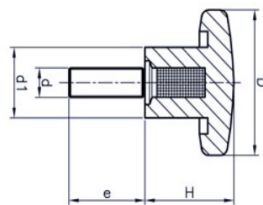

Imperial Range - 1121 Series Knobs - Star

Black Duroplast

Part Number	D	H	d	d1	e	Thread
11-KPD5B32B1/4F- relates to picture A •	32	20	1/4-20	14	10	Brass
11-KPD5B40B1/4M- relates to picture B •	40	26	1/4-20	18	32	Brass
11-KPD5B32SS1/4F-relates to picture A *	32	20	1/4-20	14	10	Stainless Steel
11-KPD5B40SS5/16F-relates to picture A *	40	26	5/16-18	18	14	Stainless Steel
11-KPD5B50SS3/8F - relates to picture A *	50	32	3/8-16	22	17	Stainless Steel

Picture A

Picture B

Imperial Range - 1126 Series Knobs - Star

Black Duroplast

Part Number	D	H	d	d1	e
11-KPD6B32U14	32	20	1/4-20	13	32

Imperial Range - 1138 MTC T with Threaded Stud

Treated Threaded Steel Stud

Part Number	D	H	d1	d	e	h2
11-KPMB32S14-13	32	20	13	1/4-20	12.7	5

Imperial Range - 1195 Series - Phenolic Knob

Black Duroplast • Brass threaded through hole insert

Part Number	D	H	d	d1	e
11-KPLB24S-1/4O	0.94	0.51	1/4-20	0.55	0.45