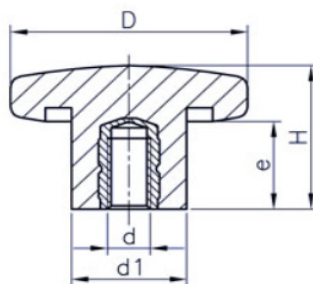

## Knobs - Star - Female

Black Duroplast • Threaded Female Brass Insert

Part Number	D	H	d	e	d1
11-KPD6B20B4	20	13	M4	8	10
11-KPD6B25B5	25	16	M5	9	12
11-KPD6B32B6	32	20	M6	10	13
11-KPD6B40B8	40	25	M8	14	19
11-KPD6B50B10	50	32	M10	17	20
11-KPD6B63B12	63	40	M12	19	23
11-KPD6B80B16	80	50	M16	27	30

## Knobs - Star - Male

Black Duroplast • Treated Threaded Steel Stud

Part Number	D	H	d	e	d1
11-KPD6B20S4-15	20	13	M4	15	10
11-KPD6B25S5-20	25	16	M5	20	12
11-KPD6B32S6-20	32	20	M6	20	13
11-KPD6B32S6-40	32	20	M6	40	13
11-KPD6B40S8-27	40	25	M8	27	19
11-KPD6B40S8-47	40	25	M8	47	19
11-KPD6B50S10-44	50	32	M10	44	20
11-KPD6B50S10-64	50	32	M10	64	20
11-KPD6B63S12-40	63	40	M12	40	23
11-KPD6B63S12-60	63	40	M12	60	23
11-KPD6B80S16-55	80	50	M16	55	30
11-KPD6B80S16-75	80	50	M16	75	30