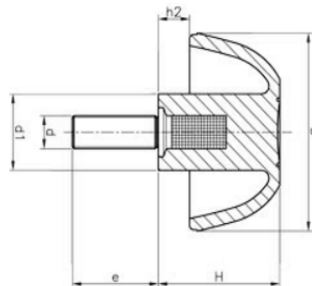

Imperial Range - 1121 Series Knobs - Star

Black Duroplast

Part Number	D	H	d	d1	e	Thread
11-KPD5B32B1/4F- relates to picture A •	32	20	1/4-20	14	10	Brass
11-KPD5B40B1/4M- relates to picture B •	40	26	1/4-20	18	32	Brass
11-KPD5B32SS1/4F-relates to picture A *	32	20	1/4-20	14	10	Stainless Steel
11-KPD5B40SS5/16F-relates to picture A *	40	26	5/16-18	18	14	Stainless Steel
11-KPD5B50SS3/8F - relates to picture A *	50	32	3/8/16	22	17	Stainless Steel

Picture A

Picture B

Imperial Range - 1126 Series Knobs - Star

Black Duroplast

Part Number	D	H	d	d1	e
11-KPD6B32U14	32	20	1/4-20	13	32

Imperial Range - 1138 MTC T with Threaded Stud

Treated Threaded Steel Stud

Part Number	D	H	d1	d	e	h2
11-KPMB32S14-13	32	20	13	1/4-20	12.7	5

Imperial Range - 1195 Series - Phenolic Knob

Black Duroplast • Brass threaded through hole insert

Part Number	D	H	d	d1	e
11-KPLB24S-1/4O	0.94	0.51	1/4-20	0.55	0.45