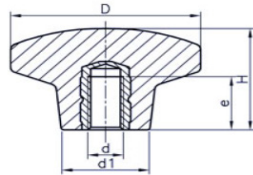

Imperial Range - 1121 Series Knobs - Star

Black Duroplast

Part Number	D	H	d	d1	e	Thread
11-KPD5B32B1/4F- relates to picture A •	32	20	1/4-20	14	10	Brass
11-KPD5B40B1/4M- relates to picture B •	40	26	1/4-20	18	32	Brass
11-KPD5B32SS1/4F-relates to picture A *	32	20	1/4-20	14	10	Stainless Steel
11-KPD5B40SS5/16F-relates to picture A *	40	26	5/16-18	18	14	Stainless Steel
11-KPD5B50SS3/8F - relates to picture A *	50	32	3/8/16	22	17	Stainless Steel

Picture A

Picture B

Imperial Range - 1126 Series Knobs - Star

Black Duroplast

Part Number	D	H	d	d1	e
11-KPD6B32U14	32	20	1/4-20	13	32

Imperial Range - 1138 MTC T with Threaded Stud

Treated Threaded Steel Stud

Part Number	D	H	d1	d	e	h2
11-KPMB32S14-13	32	20	13	1/4-20	12.7	5

Imperial Range - 1195 Series - Phenolic Knob

Black Duroplast • Brass threaded through hole insert

Part Number	D	H	d	d1	e
11-KPLB24S-1/4O	0.94	0.51	1/4-20	0.55	0.45