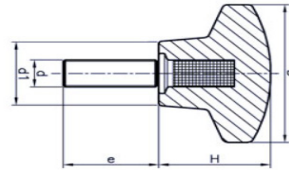

Imperial Range - 1121 Series Knobs - Star

Black Duroplast

Part Number	D	H	d	d1	e	Thread
11-KPD5B32B1/4F- relates to picture A •	32	20	1/4-20	14	10	Brass
11-KPD5B40B1/4M- relates to picture B •	40	26	1/4-20	18	32	Brass
11-KPD5B32SS1/4F-relates to picture A *	32	20	1/4-20	14	10	Stainless Steel
11-KPD5B40SS5/16F-relates to picture A *	40	26	5/16-18	18	14	Stainless Steel
11-KPD5B50SS3/8F - relates to picture A *	50	32	3/8/16	22	17	Stainless Steel

Picture A

Picture B

Imperial Range - 1126 Series Knobs - Star

Black Duroplast

Part Number	D	H	d	d1	e
11-KPD6B32U14	32	20	1/4-20	13	32

Imperial Range - 1138 MTC T with Threaded Stud

Treated Threaded Steel Stud

Part Number	D	H	d1	d	e	h2
11-KPMB32S14-13	32	20	13	1/4-20	12.7	5

Imperial Range - 1195 Series - Phenolic Knob

Black Duroplast • Brass threaded through hole insert

Part Number	D	H	d	d1	e
11-KPLB24S-1/4O	0.94	0.51	1/4-20	0.55	0.45