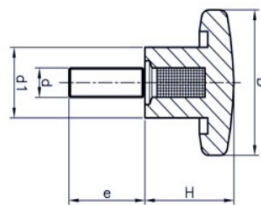

Imperial Range - 1121 Series Knobs - Star

Black Duroplast

Part Number	D	H	d	d1	e	Thread
11-KPD5B32B1/4F- relates to picture A •	32	20	1/4-20	14	10	Brass
11-KPD5B40B1/4M- relates to picture B •	40	26	1/4-20	18	32	Brass
11-KPD5B32SS1/4F-relates to picture A *	32	20	1/4-20	14	10	Stainless Steel
11-KPD5B40SS5/16F-relates to picture A *	40	26	5/16-18	18	14	Stainless Steel
11-KPD5B50SS3/8F - relates to picture A *	50	32	3/8/16	22	17	Stainless Steel

Picture A

Picture B

Imperial Range - 1126 Series Knobs - Star

Black Duroplast

Part Number	D	H	d	d1	e
11-KPD6B32U14	32	20	1/4-20	13	32

Imperial Range - 1138 MTC T with Threaded Stud

Treated Threaded Steel Stud

Part Number	D	H	d1	d	e	h2
11-KPMB32S14-13	32	20	13	1/4-20	12.7	5

Imperial Range - 1195 Series - Phenolic Knob

Black Duroplast • Brass threaded through hole insert

Part Number	D	H	d	d1	e
11-KPLB24S-1/4O	0.94	0.51	1/4-20	0.55	0.45