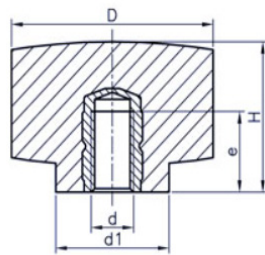

Knobs - Forza - Female

Black Duroplast • Threaded Female Brass Insert • Also available with Treated Steel Insert

Part Number	D	H	d	h	e	d1	d2
11-KPFB25S5	25	19	5.25	15	-	16	12
11-KPFB25B6	25	19	M6	-	10	16	-
11-KPFB32S5	32	22	5.25	15	-	18	12
11-KPFB32B6	32	22	M6	-	10	18	-
11-KPFB40S5	40	27	5.25	17	-	21	14
11-KPFB40B8	40	27	M8	-	14	21	-

Brass insert – B
eg. 11-KPFB25B6

Treated Steel insert – S
eg. 11-KPFB25S6

Knobs - Forza - Male

Black Duroplast • Treated Threaded Steel Stud

Part Number	D	H	d	e	d1
11-KPFB25S6-20	25	19	M6	20	16
11-KPFB32S6-25	32	22	M6	25	18
11-KPFB40S8-27	40	27	M8	27	21
11-KPFB50S10-33	50	32	M10	33	23
11-KPFB63S12-40	63	34	M12	40	28