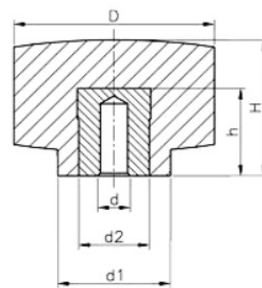

Knobs - Forza - Female

Black Duroplast • Threaded Female Brass Insert • Also available with Treated Steel Insert

Part Number	D	H	d	h	e	d1	d2
11-KPFB25S5	25	19	5.25	15	-	16	12
11-KPFB25B6	25	19	M6	-	10	16	-
11-KPFB32S5	32	22	5.25	15	-	18	12
11-KPFB32B6	32	22	M6	-	10	18	-
11-KPFB40S5	40	27	5.25	17	-	21	14
11-KPFB40B8	40	27	M8	-	14	21	-

Brass insert – B
eg. 11-KPFB25B6

Treated Steel insert – S
eg. 11-KPFB25S6

Knobs - Forza - Male

Black Duroplast • Treated Threaded Steel Stud

Part Number	D	H	d	e	d1
11-KPFB25S6-20	25	19	M6	20	16
11-KPFB32S6-25	32	22	M6	25	18
11-KPFB40S8-27	40	27	M8	27	21
11-KPFB50S10-33	50	32	M10	33	23
11-KPFB63S12-40	63	34	M12	40	28