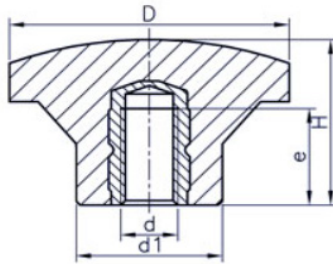

Knobs - Star Stub - Female

Black Duroplast • Threaded Female Brass Insert • Also available with Treated Steel Insert

Part Number	D	H	d1	d	e
11-KPSB22B6	22	19	12	M6	10
11-KPSB33B6	33	24	19	M6	10
11-KPSB33B8	33	24	19	M8	14
11-KPSB44B8	44	27	23	M8	14
11-KPSB44B10	44	27	23	M10	17
11-KPSB55B10	55	34	25	M10	17
11-KPSB66B12	66	42	30	M12	19

Knobs - Star Stub - Male

Black Duroplast • Treated Steel Stud

Part Number	D	H	d	e	d1
11-KPSB22S5-20	22	19	M5	20	12
11-KPSB22S6-20	22	19	M6	20	12
11-KPSB33S6-15	33	24	M6	15	19
11-KPSB44S8-15	44	27	M8	15	23
11-KPSB44S8-27	44	27	M8	27	23
11-KPSB55S10-33	55	34	M10	33	25
11-KPSB66S12-40	66	42	M12	40	30