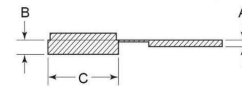

## Screw Cap Washers

Conceal screw heads

• One piece part

Part Number	Screw Head	Colour	Screw Size	A	B	C	D	E
03-SCW03PS	Pan	White	<b>M3</b>	9.8	4.1	8.0	3.3	1.3
03-SCW03PSB	Pan	Black	<b>M3</b>	9.8	4.1	8.0	3.3	1.3
03-SCW04PS	Pan	White	<b>M4 / #8</b>	13.3	4.1	11.6	4.3	1.4
03-SCW04PSB	Pan	Black	<b>M4 / #8</b>	13.3	4.1	11.6	4.3	1.4
03-SCW05CS	Countersunk	White	<b>M5 / #10</b>	14.0	2.7	14.0	5.5	3.6
03-SCW05CSB	Countersunk	Black	<b>M5 / #10</b>	14.0	2.7	14.0	5.5	3.6

## Uniscrew Caps

Polypropylene

• Accept a range of screws

• Integral washer reduces fitting time

Part Number	Colour	Screw Head	Screw Size	C	B	A
03-CPUM5WN	White	Countersunk	<b>M5-M6/#10-12</b>	17.5	5	1
03-CPUM5BN	Black	Countersunk	<b>M5-M6/#10-12</b>	17.7	5	1.5