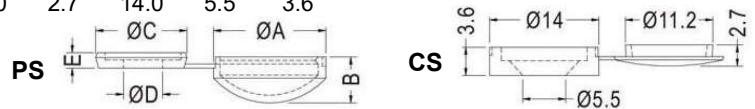

## Screw Cap Washers

Conceal screw heads

• One piece part

Part Number	Screw Head	Colour	Screw Size	A	B	C	D	E
03-SCW03PS	Pan	White	<b>M3</b>	9.8	4.1	8.0	3.3	1.3
03-SCW03PSB	Pan	Black	<b>M3</b>	9.8	4.1	8.0	3.3	1.3
03-SCW04PS	Pan	White	<b>M4 / #8</b>	13.3	4.1	11.6	4.3	1.4
03-SCW04PSB	Pan	Black	<b>M4 / #8</b>	13.3	4.1	11.6	4.3	1.4
03-SCW05CS	Countersunk	White	<b>M5 / #10</b>	14.0	2.7	14.0	5.5	3.6
03-SCW05CSB	Countersunk	Black	<b>M5 / #10</b>	14.0	2.7	14.0	5.5	3.6