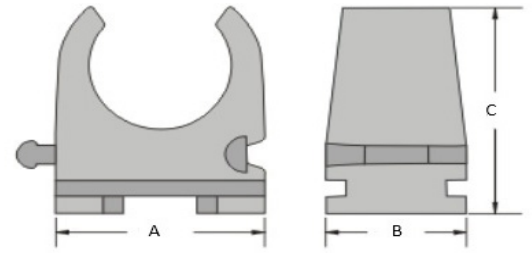

### Connectable Screw Mount U Clamp

Secure pipes, conduit and cables • Grey Polyethylene

Part Number	Bundle Diameter	Base Length A	Base Width B	Overall Height C	Mounting Hole
20-USCCG16	16	21.8	14.6	24.4	4.3*7.9
20-USCCG18	18	24.2	14.4	26	4.3*10.8
20-USCCG20	20	26.6	14.6	28.9	4.3*8.6
20-USCCG25	25	33.5	14.6	32.8	4.3*10.8
20-USCCG26	26	34	14.4	33.8	4.3*11.8
20-USCCG32	32	42.5	14.4	38.8	4.3*16.8

### Connectable Screw Mount U Clamp

Secure pipes, conduit and cables • Black PVC

Part Number	Bundle Diameter	Overall Height A	Base Length B	Screw Height C	Base Width D	Hole Diameter E
20-USCCB127	12.7	12.7	16.7	1.5	12.7	2.4
20-USCCB159	16	16	21.5	1.5	12.7	2.4
20-USCCB197	19.1	19.8	22.6	1.5	12.7	4
20-USCCB254	25.4	25	28.6	2.9	28.5	4 (x2)