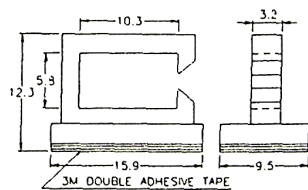

Wire Saddles - Adhesive Mount

Backed with adhesive foam tape for quick control of wires • Easy release clip for wires

Part Number	Wire Bundle	
	H mm	W mm
18-KWL5/4	3.8	4.5
18-AWC8/3	3.0	8.0
18-AWC3.2	3.2	3.2
18-AWC4.0	4.0	4.0
18-AWC4/8B*	4.8	4.8
18-KWS10/6	10.2	5.8
18-KWT12/10	10.0	11.6
18-AWC12/8	8.0	12.0
18-AWC12/11	11	12.0

Material: Nylon 6/6 Natural
* = Available in Black

18-KWL5/4

18-AWC8/3

18-AWC3.2

18-AWC4.0

18-KWS10/6

18-KWT12/10

18-AWC12/8