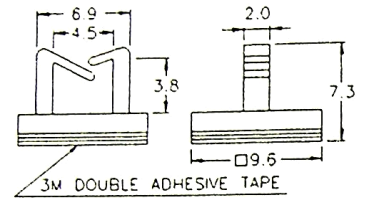

Wire Saddles - Adhesive Mount

Backed with adhesive foam tape for quick control of wires • Easy release clip for wires

Part Number	Wire Bundle	
	H mm	W mm
18-KWL5/4	3.8	4.5
18-AWC8/3	3.0	8.0
18-AWC3.2	3.2	3.2
18-AWC4.0	4.0	4.0
18-AWC4/8B*	4.8	4.8
18-KWS10/6	10.2	5.8
18-KWT12/10	10.0	11.6
18-AWC12/8	8.0	12.0
18-AWC12/11	11	12.0

Material: Nylon 6/6 Natural
* = Available in Black

18-KWL5/4

18-AWC8/3

18-AWC3.2

18-AWC4.0

18-KWS10/6

18-KWT12/10

18-AWC12/8