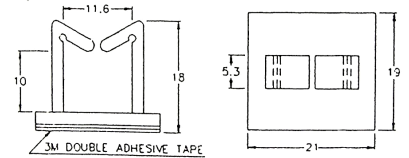

Wire Saddles - Adhesive Mount

Backed with adhesive foam tape for quick control of wires • Easy release clip for wires

Part Number	Wire Bundle	
	H mm	W mm
18-KWL5/4	3.8	4.5
18-AWC8/3	3.0	8.0
18-AWC3.2	3.2	3.2
18-AWC4.0	4.0	4.0
18-AWC4/8B*	4.8	4.8
18-KWS10/6	10.2	5.8
18-KWT12/10	10.0	11.6
18-AWC12/8	8.0	12.0
18-AWC12/11	11	12.0

Material: Nylon 6/6 Natural
* = Available in Black

18-KWL5/4

18-AWC8/3

18-AWC3.2

18-AWC4.0

18-KWS10/6

18-KWT12/10

18-AWC12/8