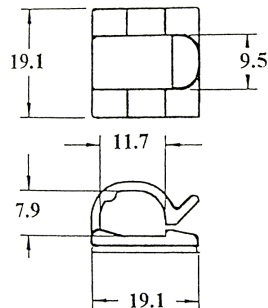

Wire Saddles - Adhesive Mount

Backed with adhesive foam tape for quick control of wires • Easy release clip for wires

Part Number	Wire Bundle	
	H mm	W mm
18-KWL5/4	3.8	4.5
18-AWC8/3	3.0	8.0
18-AWC3.2	3.2	3.2
18-AWC4.0	4.0	4.0
18-AWC4/8B*	4.8	4.8
18-KWS10/6	10.2	5.8
18-KWT12/10	10.0	11.6
18-AWC12/8	8.0	12.0
18-AWC12/11	11	12.0

Material: Nylon 6/6 Natural
* = Available in Black

18-KWL5/4

18-AWC8/3

18-AWC3.2

18-AWC4.0

18-KWS10/6

18-KWT12/10

18-AWC12/8