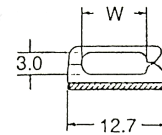

Wire Saddles - Adhesive Mount

Backed with adhesive foam tape for quick control of wires • Easy release clip for wires

Part Number	Wire Bundle	
	H mm	W mm
18-KWL5/4	3.8	4.5
18-AWC8/3	3.0	8.0
18-AWC3.2	3.2	3.2
18-AWC4.0	4.0	4.0
18-AWC4/8B*	4.8	4.8
18-KWS10/6	10.2	5.8
18-KWT12/10	10.0	11.6
18-AWC12/8	8.0	12.0
18-AWC12/11	11	12.0

Material: Nylon 6/6 Natural
* = Available in Black

18-KWL5/4

18-AWC8/3

18-AWC3.2

18-AWC4.0

18-KWS10/6

18-KWT12/10

18-AWC12/8