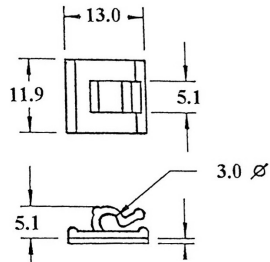

Wire Saddles - Adhesive Mount

Backed with adhesive foam tape for quick control of wires • Easy release clip for wires

Part Number	Wire Bundle	
	H mm	W mm
18-KWL5/4	3.8	4.5
18-AWC8/3	3.0	8.0
18-AWC3.2	3.2	3.2
18-AWC4.0	4.0	4.0
18-AWC4/8B*	4.8	4.8
18-KWS10/6	10.2	5.8
18-KWT12/10	10.0	11.6
18-AWC12/8	8.0	12.0
18-AWC12/11	11	12.0

Material: Nylon 6/6 Natural
* = Available in Black

18-KWL5/4

18-AWC8/3

18-AWC3.2

18-AWC4.0

18-KWS10/6

18-KWT12/10

18-AWC12/8