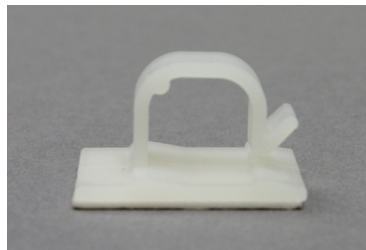

Wire Saddles - Adhesive Mount

Backed with adhesive foam tape for quick control of wires • Easy release clip for wires

Part Number	Wire Bundle	
	H mm	W mm
18-KWL5/4	3.8	4.5
18-AWC8/3	3.0	8.0
18-AWC3.2	3.2	3.2
18-AWC4.0	4.0	4.0
18-AWC4/8B*	4.8	4.8
18-KWS10/6	10.2	5.8
18-KWT12/10	10.0	11.6
18-AWC12/8	8.0	12.0
18-AWC12/11	11	12.0

Material: Nylon 6/6 Natural
* = Available in Black

18-KWL5/4

18-AWC8/3

18-AWC3.2

18-AWC4.0

18-KWS10/6

18-KWT12/10

18-AWC12/8