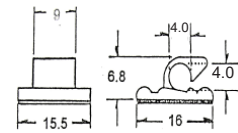

Wire Saddles - Adhesive Mount

Backed with adhesive foam tape for quick control of wires • Easy release clip for wires

Part Number	Wire Bundle	
	H mm	W mm
18-KWL5/4	3.8	4.5
18-AWC8/3	3.0	8.0
18-AWC3.2	3.2	3.2
18-AWC4.0	4.0	4.0
18-AWC4/8B*	4.8	4.8
18-KWS10/6	10.2	5.8
18-KWT12/10	10.0	11.6
18-AWC12/8	8.0	12.0
18-AWC12/11	11	12.0

Material: Nylon 6/6 Natural
* = Available in Black

18-KWL5/4

18-AWC8/3

18-AWC3.2

18-AWC4.0

18-KWS10/6

18-KWT12/10

18-AWC12/8